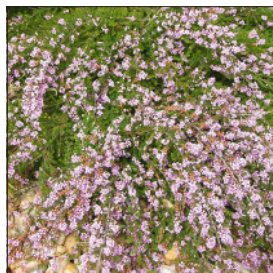

OLEARIA
little smokie
MEDIUM SHRUB

PATERSONIA
occidentalis
SMALL SHRUB

Australiana

CONTINUED...

POLYGALA
little polly
SMALL SHRUB

SCAEVOLA
fanfare
GROUND COVER

THRYPTOENE
saxicola
SMALL SHRUB

WESTRINGIA DWARF
aussie box
MEDIUM SHRUB

Contemporary PLANT SELECTIONS

AGAVE
attenuata
MEDIUM SHRUB

ALTERNANTHERA
little ruby
SMALL SHRUB

BUXUS MICROPHYLLA
japonica
SMALL SHRUB

BUXUS
sempervirens
LARGE SHRUB

DIANELLA
revelation
SMALL SHRUB

DIANELLA
tas red
SMALL SHRUB

DIANELLA
tropic belle
SMALL SHRUB

DIANELLA
variegata
SMALL SHRUB

GARDENIA
florida
LARGE SHRUB

LAURUS
nobilis
LARGE SHRUB

LIRIOPE EVERGREEN
giant
MEDIUM SHRUB

LOMANDRA
silver grace
SMALL SHRUB

LOMANDRA
tanika
SMALL SHRUB