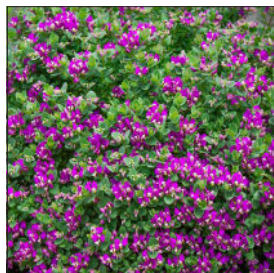

GREVILLEA OLIVACEA
apricot or red
LARGE SHRUB

GREVILLEA
robyn gordon
LARGE SHRUB

GREVILLEA
bonnie prince
LARGE SHRUB

HARDENBERGIA
mini haha
GROUND COVER

LOMANDRA
silver grace
SMALL SHRUB

LOMANDRA
tanika
SMALL SHRUB

OLEARIA
little smokie
MEDIUM SHRUB

PATERSONIA
occidentalis
SMALL SHRUB

Australiana

CONTINUED...

POLYGALA
little polly
SMALL SHRUB

SCAEVOLA
fanfare
GROUND COVER

THRYPTOENE
saxicola
SMALL SHRUB

WESTRINGIA DWARF
aussie box
MEDIUM SHRUB