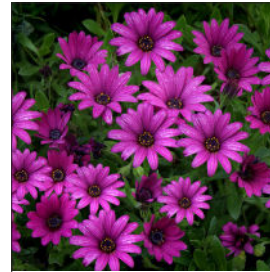

BUXUS MICROPHYLLA
japonica
SMALL SHRUB

BUXUS
sempervirens
LARGE SHRUB

GARDENIA
florida
LARGE SHRUB

HARDENBERGIA
mini haha
GROUND COVER

LAVENDER
astd
MEDIUM SHRUB

LIMONIUM
perezii blue
MEDIUM SHRUB

LIRIOPE EVERGREEN
giant
MEDIUM SHRUB

MURRAYA
panniculata
LARGE SHRUB

OSTEOSPERMUM
flower
SMALL SHRUB

PITTOSPORUM
miss muffet
SMALL SHRUB

RHAPHIOLEPIS
indica alba
LARGE SHRUB

ROSEMARY
officinalis
MEDIUM SHRUB

SCAEVOLA
fanfare
GROUND COVER

SYZYGIUM
bush christmas
MEDIUM SHRUB