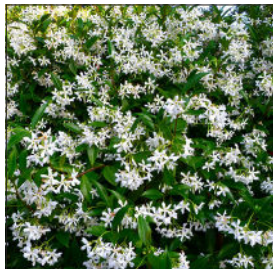

PLANT SELECTIONS

ACACIA
limelight
MEDIUM SHRUB

ALTERNANTHERA
little ruby
SMALL SHRUB

BUXUS MICROPHYLLA
japonica
SMALL SHRUB

BUXUS
sempervirens
LARGE SHRUB

GARDENIA
florida
LARGE SHRUB

LAURUS
nobilis
LARGE SHRUB

LIRIOPE EVERGREEN
giant
MEDIUM SHRUB

MURRAYA
paniculata
LARGE SHRUB

MYRSINE
africana
SMALL SHRUB

PITTOSPORUM
miss muffet
SMALL SHRUB

RHAPHIOLEPIS
indica alba
LARGE SHRUB

RHAPHIOLEPIS
snow maiden
MEDIUM SHRUB

ROSEMARY
officinalis
MEDIUM SHRUB

SYZYGium
bush christmas
MEDIUM SHRUB

SYZYGium
hinterland gold
LARGE SHRUB

SYZYGium
tiny trev
MEDIUM SHRUB

TRACHELOSPERMUM
jasminoides
GROUND COVER

VIBURNUM
odoratissimum
LARGE SHRUB

VIBURNUM
tinus
LARGE SHRUB