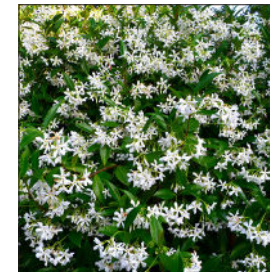

DIANELLA
tropic belle
SMALL SHRUB

DIANELLA
variegata
SMALL SHRUB

GARDENIA
florida
LARGE SHRUB

LAURUS
nobilis
LARGE SHRUB

LIRIOPE EVERGREEN
giant
MEDIUM SHRUB

LOMANDRA
silver grace
SMALL SHRUB

LOMANDRA
tanika
SMALL SHRUB

MURRAYA
paniculata
LARGE SHRUB

PITTOSPORUM
miss muffet
SMALL SHRUB

RHAPHIOLEPIS
indica alba
LARGE SHRUB

RHAPHIOLEPIS
snow maiden
MEDIUM SHRUB

SYZYGIIUM
bush christmas
MEDIUM SHRUB

TRACHELOSPERMUM
jasminoides
GROUND COVER