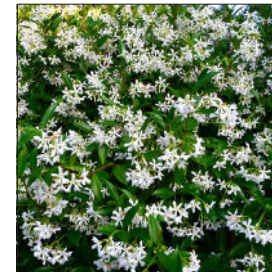

BUXUS MICROPHYLLA
japonica
SMALL SHRUB

BUXUS
sempervirens
LARGE SHRUB

GARDENIA
florida
LARGE SHRUB

HARDENBERGIA
mini haha
GROUND COVER

LAVENDER
astd
MEDIUM SHRUB

LIMONIUM
perezii blue
MEDIUM SHRUB

LIRIOPE EVERGREEN
giant
MEDIUM SHRUB

MURRAYA
panniculata
LARGE SHRUB

OSTEOSPERMUM
flower
SMALL SHRUB

PITTOSPORUM
miss muffet
SMALL SHRUB

RHAPHIOLEPIS
indica alba
LARGE SHRUB

ROSEMARY
officinalis
MEDIUM SHRUB

SCAEVOLA
fanfare
GROUND COVER

SYZYGIUM
bush christmas
MEDIUM SHRUB

SYZYGIUM
hinterland gold
LARGE SHRUB

TRACHELOSPERMUM
jasminoides
GROUND COVER

Cottage

CONTINUED...

VIBURNUM
odoratissimum
LARGE SHRUB

VIBURNUM
suspensum
LARGE SHRUB

VIBURNUM
tinus
LARGE SHRUB

Formal