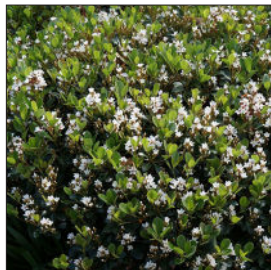

**DIANELLA**  
tas red  
SMALL SHRUB

**DIANELLA**  
tropic belle  
SMALL SHRUB

**DIANELLA**  
variegata  
SMALL SHRUB

**GARDENIA**  
florida  
LARGE SHRUB

**LAURUS**  
nobilis  
LARGE SHRUB

**LIRIOPE EVERGREEN**  
giant  
MEDIUM SHRUB

**LOMANDRA**  
silver grace  
MEDIUM SHRUB

**LOMANDRA**  
tanika  
SMALL SHRUB

**MURRAYA**  
paniculata  
LARGE SHRUB

**PITTOSPORUM**  
miss muffet  
SMALL SHRUB

**RHAPHIOLEPIS**  
indica alba  
LARGE SHRUB

**RHAPHIOLEPIS**  
snow maiden  
MEDIUM SHRUB

**SYZYGIIUM**  
bush christmas  
MEDIUM SHRUB

**TRACHELOSPERMUM**  
jasminoides  
GROUND COVER