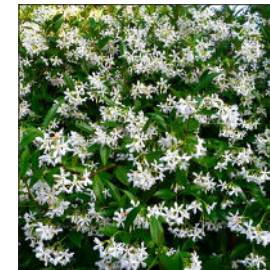

**DIANELLA**  
tas red  
SMALL SHRUB

**DIANELLA**  
tropic belle  
SMALL SHRUB

**DIANELLA**  
variegata  
SMALL SHRUB

**GARDENIA**  
florida  
LARGE SHRUB

**LAURUS**  
nobilis  
LARGE SHRUB

**LIRIOPE EVERGREEN**  
giant  
MEDIUM SHRUB

**LOMANDRA**  
silver grace  
MEDIUM SHRUB

**LOMANDRA**  
tanika  
SMALL SHRUB

**MURRAYA**  
paniculata  
LARGE SHRUB

**PITTOSPORUM**  
miss muffet  
SMALL SHRUB

**RHAPHIOLEPIS**  
indica alba  
LARGE SHRUB

**RHAPHIOLEPIS**  
snow maiden  
MEDIUM SHRUB

**SYZYGIIUM**  
bush christmas  
MEDIUM SHRUB

**TRACHELOSPERMUM**  
jasminoides  
GROUND COVER