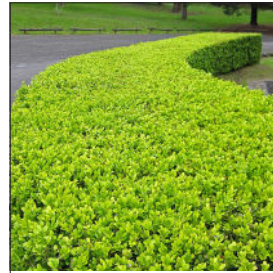

# Cottage PLANT SELECTIONS

**AGAPANTHUS**  
blue  
MEDIUM SHRUB

**AGAPANTHUS**  
white  
MEDIUM SHRUB

**ALTERNANTHERA**  
little ruby  
SMALL SHRUB

**BUXUS MICROPHYLLA**  
japonica  
SMALL SHRUB

**BUXUS**  
sempervirens  
LARGE SHRUB

**GARDENIA**  
florida  
LARGE SHRUB

**HARDENBERGIA**  
mini haha  
GROUND COVER

**LAVENDER**  
astd  
MEDIUM SHRUB

**LIMONIUM**  
perezii blue  
MEDIUM SHRUB

**LIRIOPE EVERGREEN**  
giant  
MEDIUM SHRUB

**MURRAYA**  
paniculata  
LARGE SHRUB