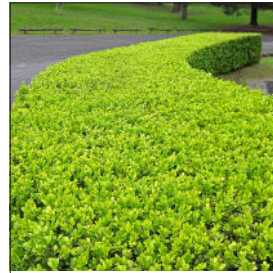

# Cottage PLANT SELECTIONS

**AGAPANTHUS**  
blue  
MEDIUM SHRUB

**AGAPANTHUS**  
white  
MEDIUM SHRUB

**ALTERNANTHERA**  
little ruby  
SMALL SHRUB

**BUXUS MICROPHYLLA**  
japonica  
SMALL SHRUB

**BUXUS**  
sempervirens  
LARGE SHRUB

**GARDENIA**  
florida  
LARGE SHRUB

**HARDENBERGIA**  
mini haha  
GROUND COVER

**LAVENDER**  
astd  
MEDIUM SHRUB

**LIMONIUM**  
perezii blue  
MEDIUM SHRUB

**LIRIOPE EVERGREEN**  
giant  
MEDIUM SHRUB

**MURRAYA**  
panniculata  
LARGE SHRUB