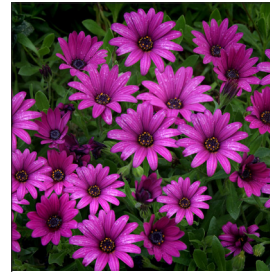

**GARDENIA**  
florida  
LARGE SHRUB

**HARDENBERGIA**  
mini haha  
GROUND COVER

**LAVENDER**  
astd  
MEDIUM SHRUB

**LIMONIUM**  
perezii blue  
MEDIUM SHRUB

**LIRIOPE EVERGREEN**  
giant  
MEDIUM SHRUB

**MURRAYA**  
paniculata  
LARGE SHRUB

**OSTEOSPERMUM**  
flower  
SMALL SHRUB

**PITTIOSPORUM**  
miss muffed  
SMALL SHRUB

**RHAPHIOLEPIS**  
indica alba  
LARGE SHRUB

**ROSEMARY**  
officinalis  
MEDIUM SHRUB

**SCAEVOLA**  
fanfare  
GROUND COVER