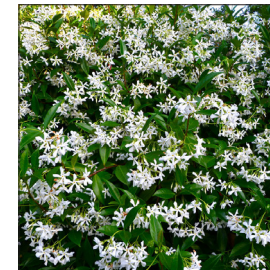

DIANELLA
tropic belle
SMALL SHRUB

DIANELLA
variegata
SMALL SHRUB

GARDENIA
florida
LARGE SHRUB

LAURUS
nobilis
LARGE SHRUB

LIRIOPE EVERGREEN
giant
MEDIUM SHRUB

LOMANDRA
silver grace
SMALL SHRUB

LOMANDRA
tanika
SMALL SHRUB

MURRAYA
paniculata
LARGE SHRUB

PITTOSPORUM
miss muffet
SMALL SHRUB

RHAPHIOLEPIS
indica alba
LARGE SHRUB

RHAPHIOLEPIS
snow maiden
MEDIUM SHRUB

SYZYGIIUM
bush christmas
MEDIUM SHRUB

TRACHELOSPERMUM
jasminoides
GROUND COVER

Contemporary CONTINUED...

VIBURNUM
odoratissimum
LARGE SHRUB

VIBURNUM
suspensum
LARGE SHRUB

VIBURNUM
tinus
LARGE SHRUB

Cottage PLANT SELECTIONS

AGAPANTHUS
blue
MEDIUM SHRUB

AGAPANTHUS
white
MEDIUM SHRUB

ALTERNANTHERA
little ruby
SMALL SHRUB