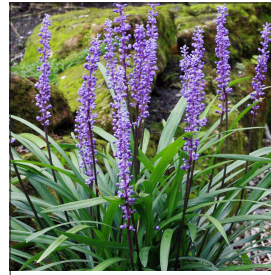

Contemporary CONTINUED...

VIBURNUM
odoratissimum
LARGE SHRUB

VIBURNUM
suspensum
LARGE SHRUB

VIBURNUM
tinus
LARGE SHRUB

Cottage PLANT SELECTIONS

AGAPANTHUS
blue
MEDIUM SHRUB

AGAPANTHUS
white
MEDIUM SHRUB

ALTERNANTHERA
little ruby
SMALL SHRUB

BUXUS MICROPHYLLA
japonica
SMALL SHRUB

BUXUS
sempervirens
LARGE SHRUB

GARDENIA
florida
LARGE SHRUB

HARDENBERGIA
mini haha
GROUND COVER

LAVENDER
astd
MEDIUM SHRUB

LIMONIUM
perezii blue
MEDIUM SHRUB

LIRIOPE EVERGREEN
giant
MEDIUM SHRUB

MURRAYA
paniculata
LARGE SHRUB

OSTEOSPERMUM
flower
SMALL SHRUB

PITTIOSPORUM
miss muffet
SMALL SHRUB

RHAPHIOLEPIS
indica alba
LARGE SHRUB

ROSEMARY
officinalis
MEDIUM SHRUB

SCAEVOLA
fanfare
GROUND COVER

SYZYGIUM
bush christmas
MEDIUM SHRUB