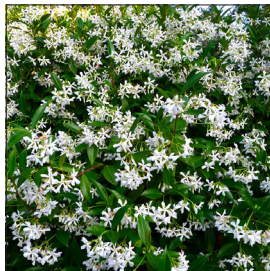

PLANT SELECTIONS

ACACIA
limelight
MEDIUM SHRUB

ALTERNANTHERA
little ruby
SMALL SHRUB

BUXUS MICROPHYLLA
japonica
SMALL SHRUB

BUXUS
sempervirens
LARGE SHRUB

GARDENIA
florida
LARGE SHRUB

LAURUS
nobilis
LARGE SHRUB

LIRIOPE EVERGREEN
giant
MEDIUM SHRUB

MURRAYA
paniculata
LARGE SHRUB

MYRSINE
africana
SMALL SHRUB

PITTOSPORUM
miss muffet
SMALL SHRUB

RHAPHIOLEPIS
indica alba
LARGE SHRUB

RHAPHIOLEPIS
snow maiden
MEDIUM SHRUB

ROSEMARY
officinalis
MEDIUM SHRUB

SYZYGIIUM
bush christmas
MEDIUM SHRUB

SYZYGIIUM
hinterland gold
LARGE SHRUB

SYZYGIIUM
tiny trev
MEDIUM SHRUB

TRACHELOSPERMUM
jasminoides
GROUND COVER

VIBURNUM
odoratissimum
LARGE SHRUB

VIBURNUM
tinus
LARGE SHRUB