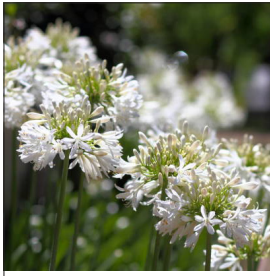

DIANELLA
tropic belle
SMALL SHRUB

DIANELLA
variegata
SMALL SHRUB

GARDENIA
florida
LARGE SHRUB

LAURUS
nobilis
LARGE SHRUB

LIRIOPE EVERGREEN
giant
MEDIUM SHRUB

LOMANDRA
silver grace
SMALL SHRUB

LOMANDRA
tanika
SMALL SHRUB

Contemporary CONTINUED...

VIBURNUM
odoratissimum
LARGE SHRUB

VIBURNUM
suspensum
LARGE SHRUB

VIBURNUM
tinus
LARGE SHRUB

Cottage PLANT SELECTIONS

AGAPANTHUS
blue
MEDIUM SHRUB

AGAPANTHUS
white
MEDIUM SHRUB

ALTERNANTHERA
little ruby
SMALL SHRUB

BUXUS MICROPHYLLA
japonica
SMALL SHRUB

BUXUS
sempervirens
LARGE SHRUB

GARDENIA
florida
LARGE SHRUB

HARDENBERGIA
mini haha
GROUND COVER

LAVENDER
astd
MEDIUM SHRUB

LIMONIUM
perezii blue
MEDIUM SHRUB

LIRIOPE EVERGREEN
giant
MEDIUM SHRUB