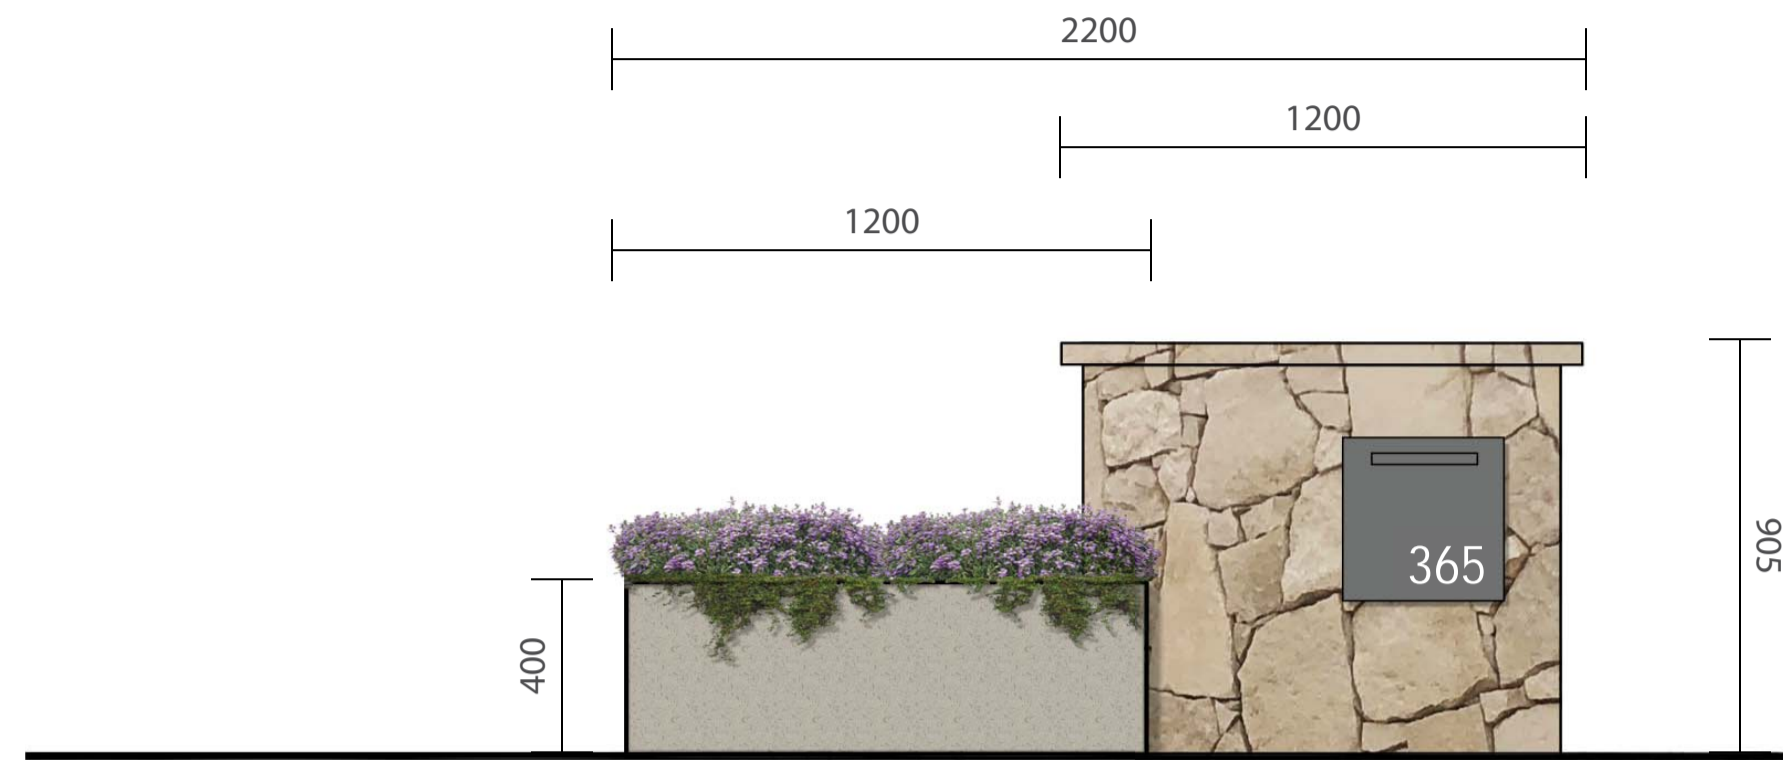

OPTION 2

STONE LETTERBOX WITH CAPPING AND RENDERED PLANTER BED
-STONE CLADDING ECO OUTDOOR 'BODEGA'
-DULUX 'APPARITION' PAINTED RENDERED PLANTER BED