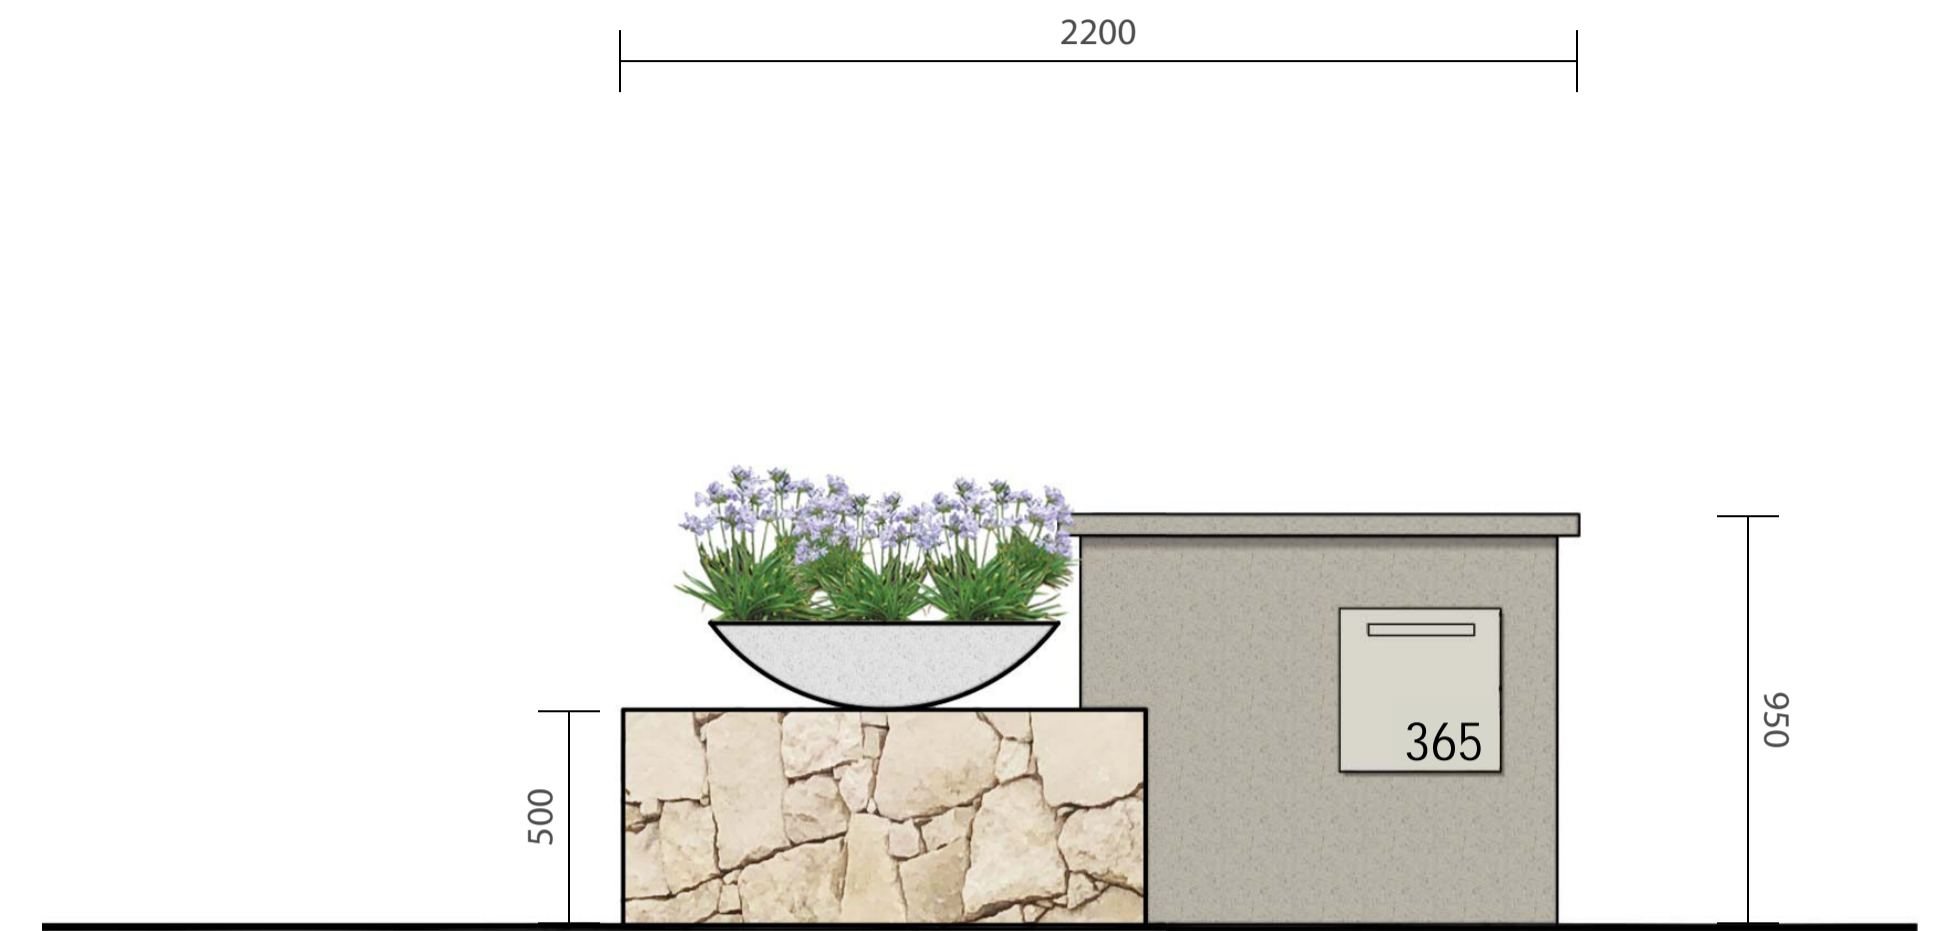

OPTION 3

STONE LETTERBOX WITH PLINTH FOR PLANTER BOWL
-STONE CLADDING ECO OUTDOOR 'BODEGA'
-DULUX 'APPARITION' PAINTED RENDER