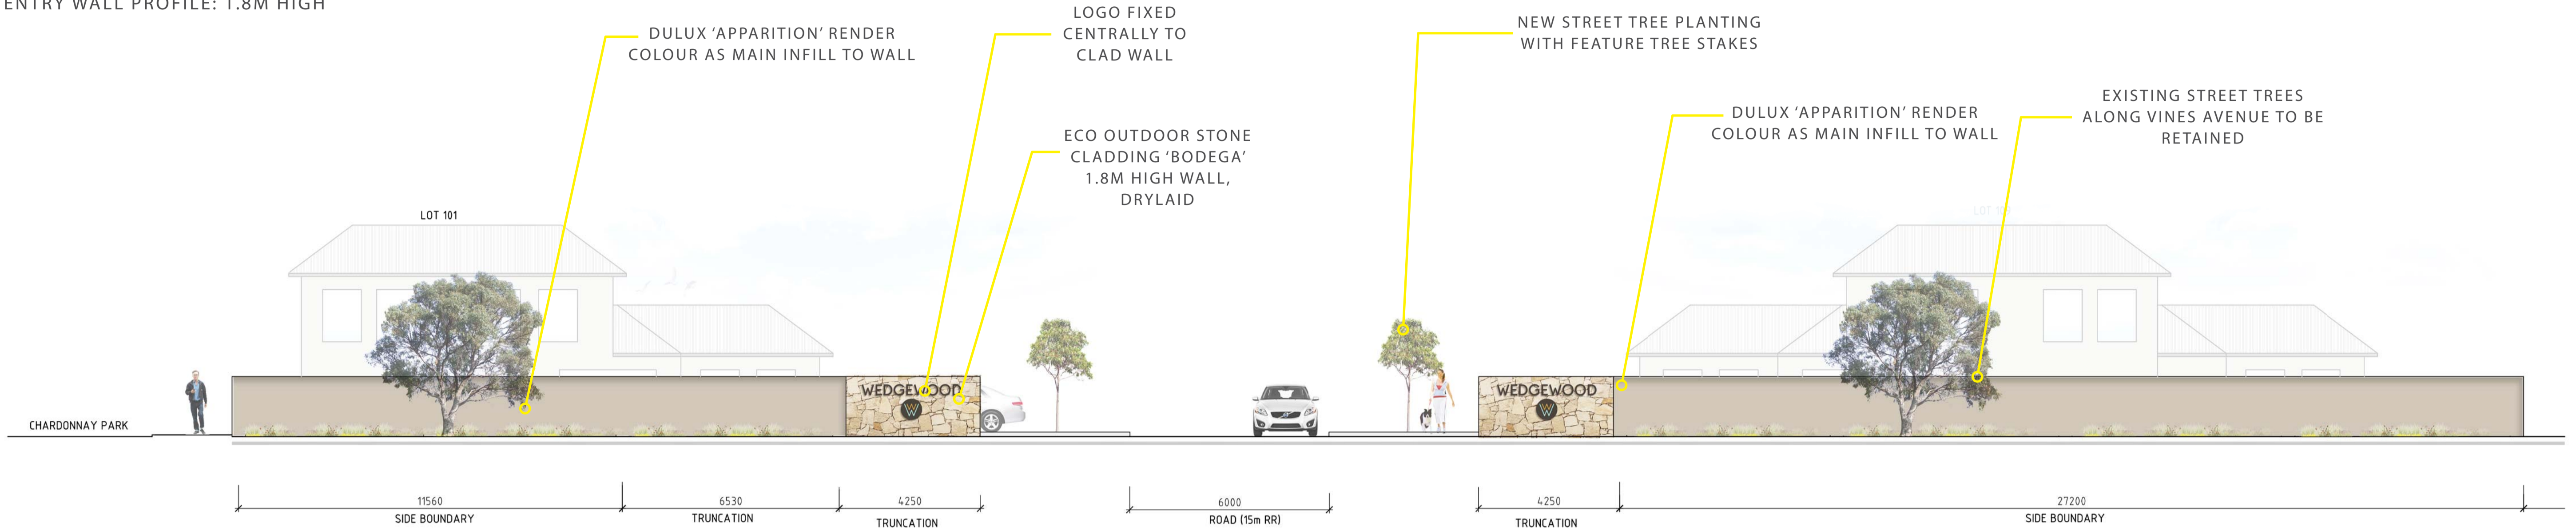

TRACHELOSPERMUM
jasminoides
GROUND COVER

VIBURNUM
odoratissimum
LARGE SHRUB

VIBURNUM
tinus
LARGE SHRUB

GRASS TREE
one feature tree
LARGE SHRUB

LOT WALLS | TYPICAL ELEVATIONS

ENTRY WALL PROFILE: 1.8M HIGH

TRADITIONAL LOTS FACING VINES AVE: 1.2M HIGH FRONT WALLS

LOT WALLS | CONCEPT MATERIALS

WALL FACING CHARDONNAY PARK / POS BOUNDARY WALL

NOTE: RETAINING WALL FACING NORTHERN RESERVE TO HAVE THE ABOVE WALL PROFILE WITH BALUSTRADE.
 OPTIONS FOR MASS WALLING WHERE WALL IS ABOVE 1.8M HIGH SHOULD INCLUDE RECON LIMESTONE AS THIS CAN BE SCREEN PLANTED.

ECO OUTDOOR STONE CLADDING 'BODEGA' DRY LAID

RENDER DULUX 'APPARITION'

BRIKMAKERS STONEWASH PAVERS TO ROAD THRESHOLD - EITHER SILVER OR GREY

OPTION 1

STONE LETTERBOX WITH CAPPING
 -STONE CLADDING ECO OUTDOOR 'BODEGA' WITH RENDERED CAPPING