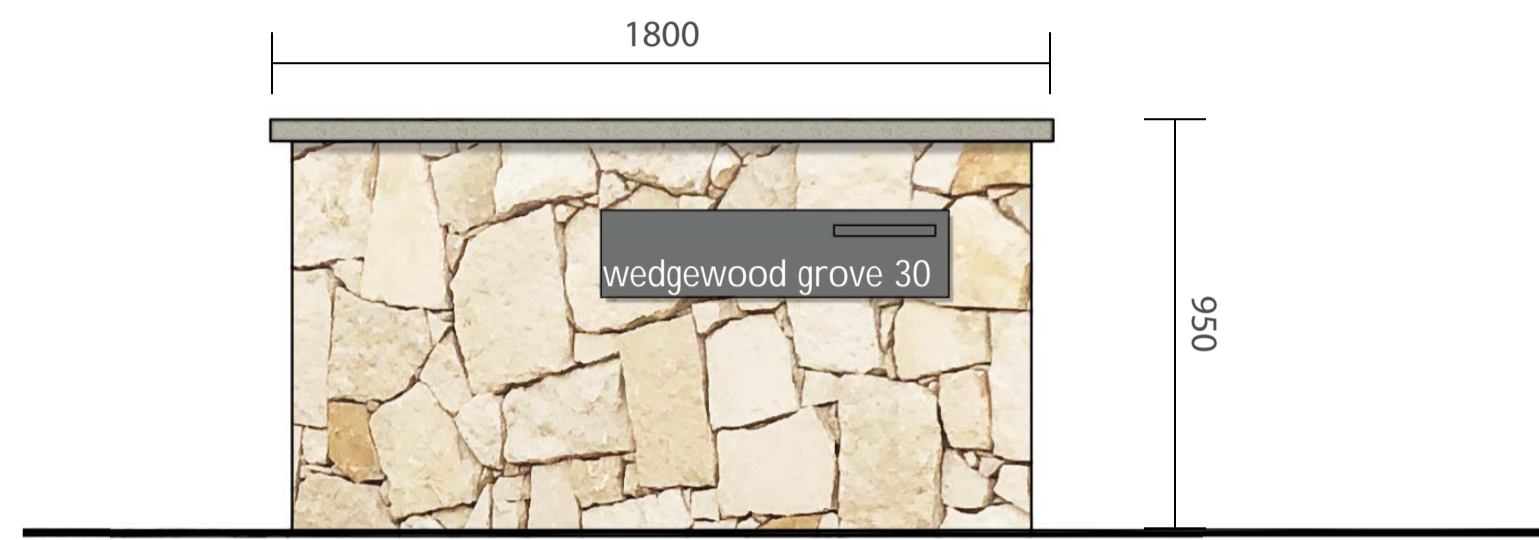

ECO OUTDOOR STONE CLADDING 'BODEGA' DRY LAID

RENDER DULUX 'APPARITION'

BRIKMAKERS STONEWASH PAVERS TO ROAD THRESHOLD - EITHER SILVER OR GREY

OPTION 1

STONE LETTERBOX WITH CAPPING
 -STONE CLADDING ECO OUTDOOR 'BODEGA' WITH RENDERED CAPPING