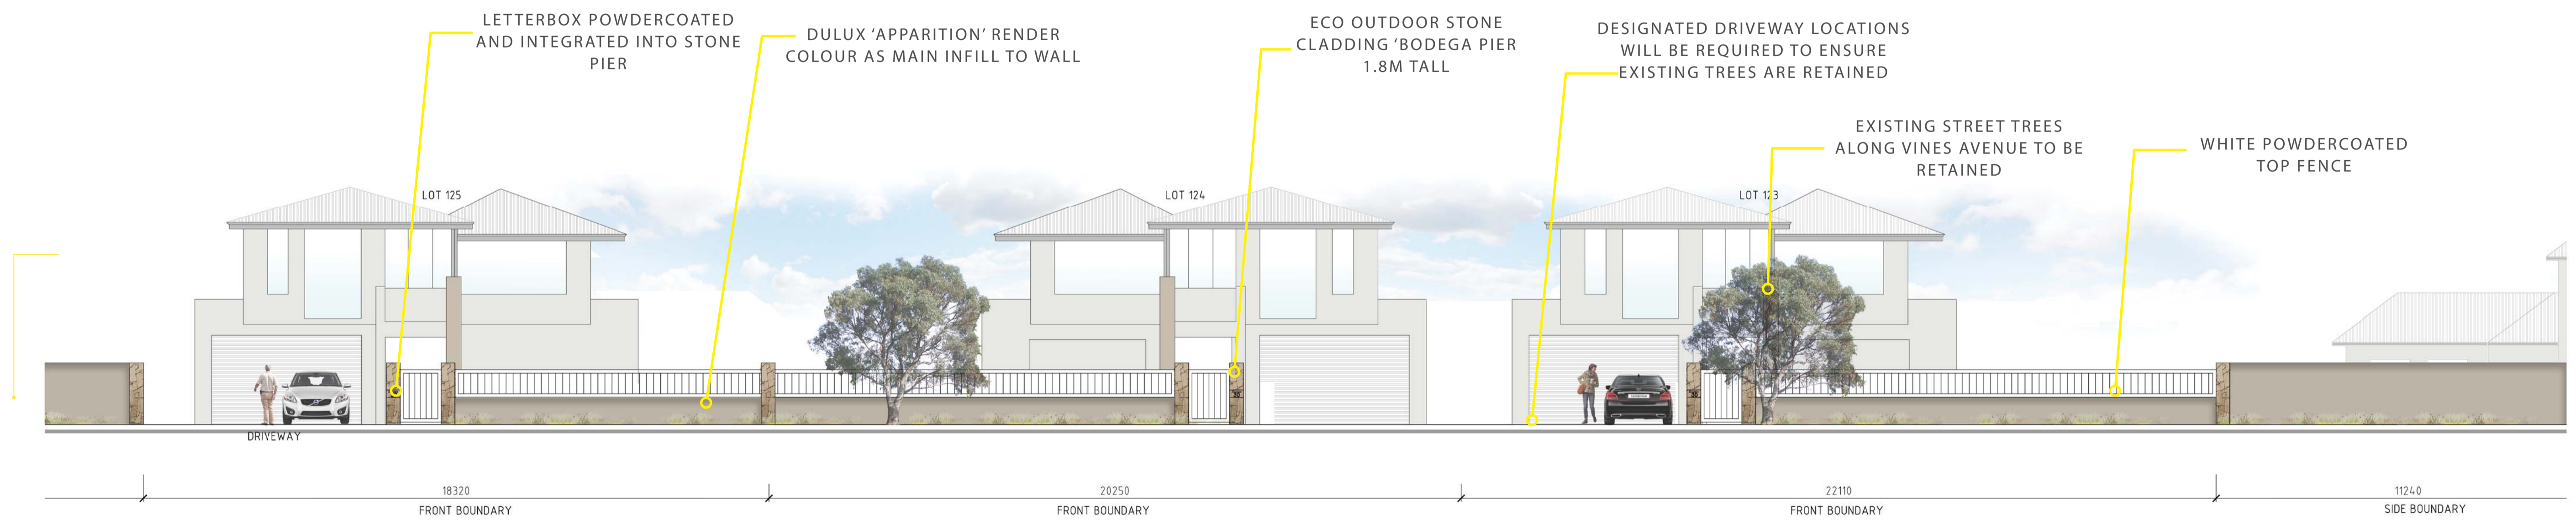

TRACHELOSPERMUM
jasminoides
GROUND COVER

VIBURNUM
odoratissimum
LARGE SHRUB

VIBURNUM
tinus
LARGE SHRUB

GRASS TREE
one feature tree
LARGE SHRUB

LOT WALLS | TYPICAL ELEVATIONS

ENTRY WALL PROFILE: 1.8M HIGH

TRADITIONAL LOTS FACING VINES AVE: 1.2M HIGH FRONT WALLS

LOT WALLS | CONCEPT MATERIALS

WALL FACING CHARDONNAY PARK / POS BOUNDARY WALL

NOTE: RETAINING WALL FACING NORTHERN RESERVE TO HAVE THE ABOVE WALL PROFILE WITH BALUSTRADE.
 OPTIONS FOR MASS WALLING WHERE WALL IS ABOVE 1.8M HIGH SHOULD INCLUDE RECON LIMESTONE AS THIS CAN BE SCREEN PLANTED.

ECO OUTDOOR STONE CLADDING 'BODEGA' DRY LAID

RENDER DULUX 'APPARITION'

BRIKMAKERS STONEWASH PAVERS TO ROAD THRESHOLD - EITHER SILVER OR GREY

OPTION 1

STONE LETTERBOX WITH CAPPING
 -STONE CLADDING ECO OUTDOOR 'BODEGA' WITH RENDERED CAPPING