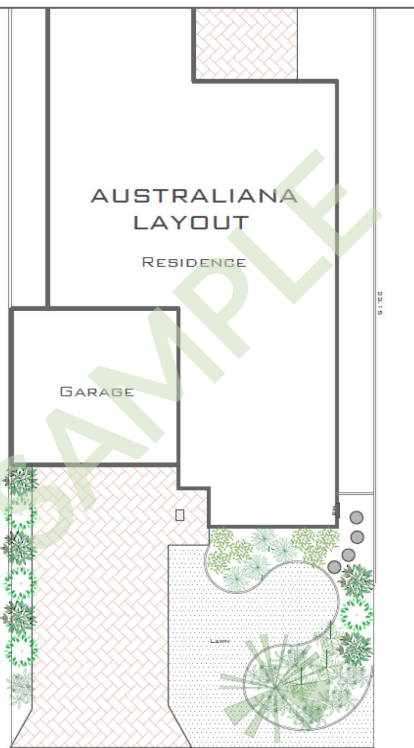

Design styles...

***Please note: The design styles shown below are for inspiration purposes only. We understand they do not reflect your personal house and land. These 'examples' are provided to assist you to select your garden style & preferences, our designers will use your selection to design your unique new front garden.

Australiana