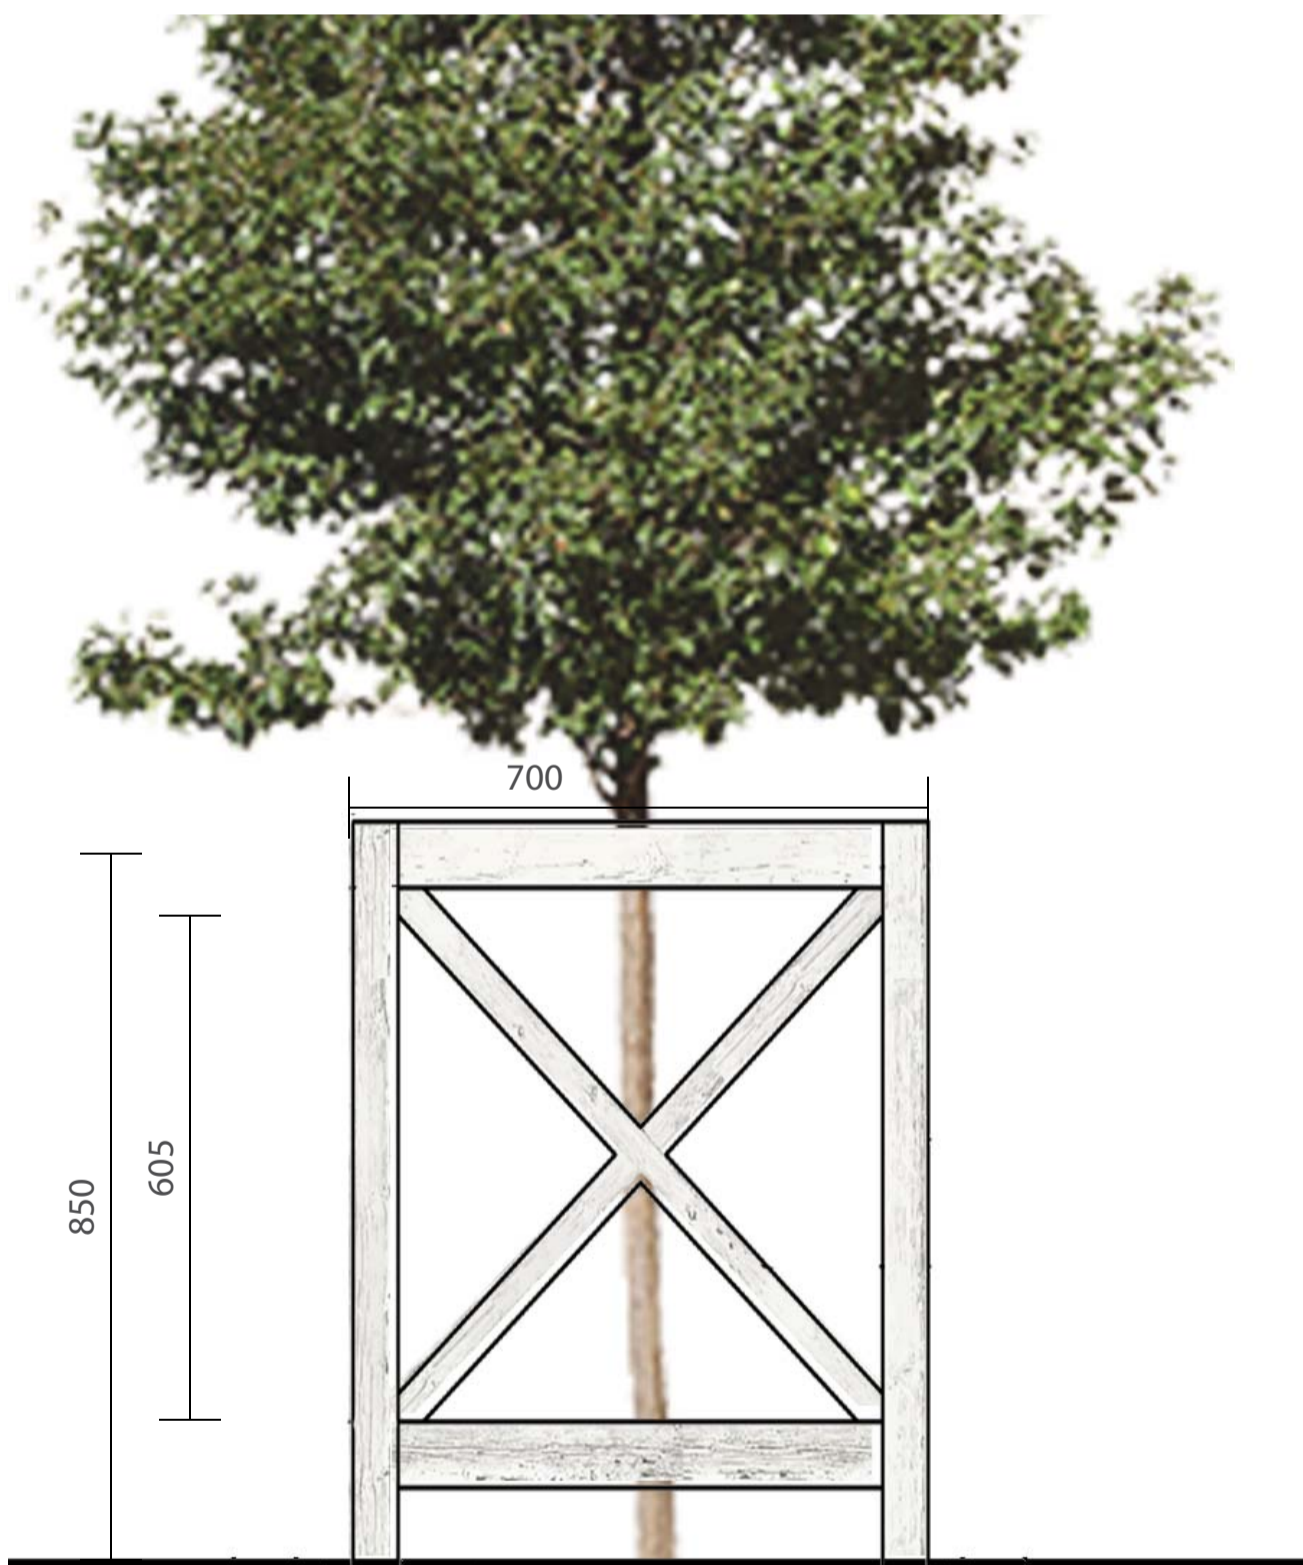

TREE GUARD

WHITE PAINTED 75 x 75mm PINE
-400LT PYRUS CALLERYANA 'CLEVELAND SELECT'
-3.8M TALL @ INSTALLATION