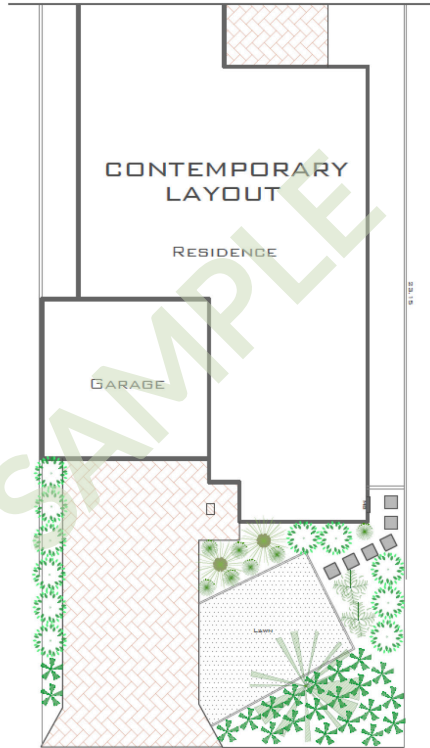

Contemporary