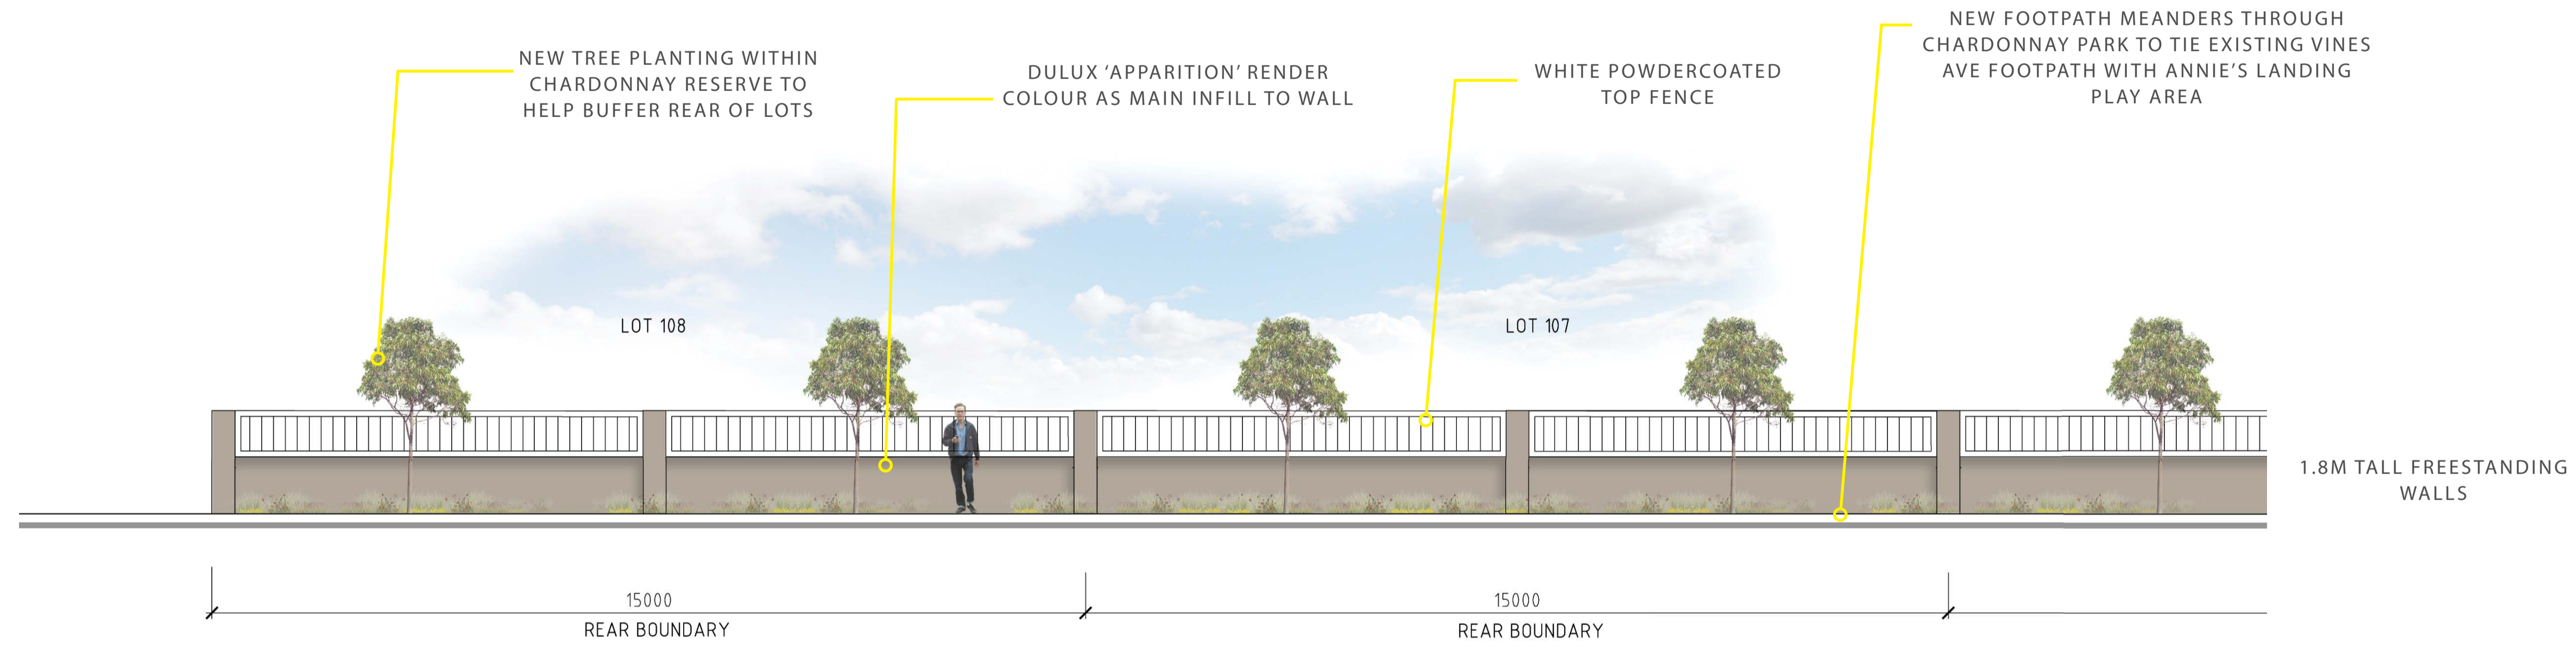

TRACHELOSPERMUM
jasminoides
GROUND COVER

VIBURNUM
odoratissimum
LARGE SHRUB

VIBURNUM
tinus
LARGE SHRUB

GRASS TREE
one feature tree
LARGE SHRUB

LOT WALLS | TYPICAL ELEVATIONS

ENTRY WALL PROFILE: 1.8M HIGH

TRADITIONAL LOTS FACING VINES AVE: 1.2M HIGH FRONT WALLS

LOT WALLS | CONCEPT MATERIALS

WALL FACING CHARDONNAY PARK / POS BOUNDARY WALL

NOTE: RETAINING WALL FACING NORTHERN RESERVE TO HAVE THE ABOVE WALL PROFILE WITH BALUSTRADE.
 OPTIONS FOR MASS WALLING WHERE WALL IS ABOVE 1.8M HIGH SHOULD INCLUDE RECON LIMESTONE AS THIS CAN BE SCREEN PLANTED.